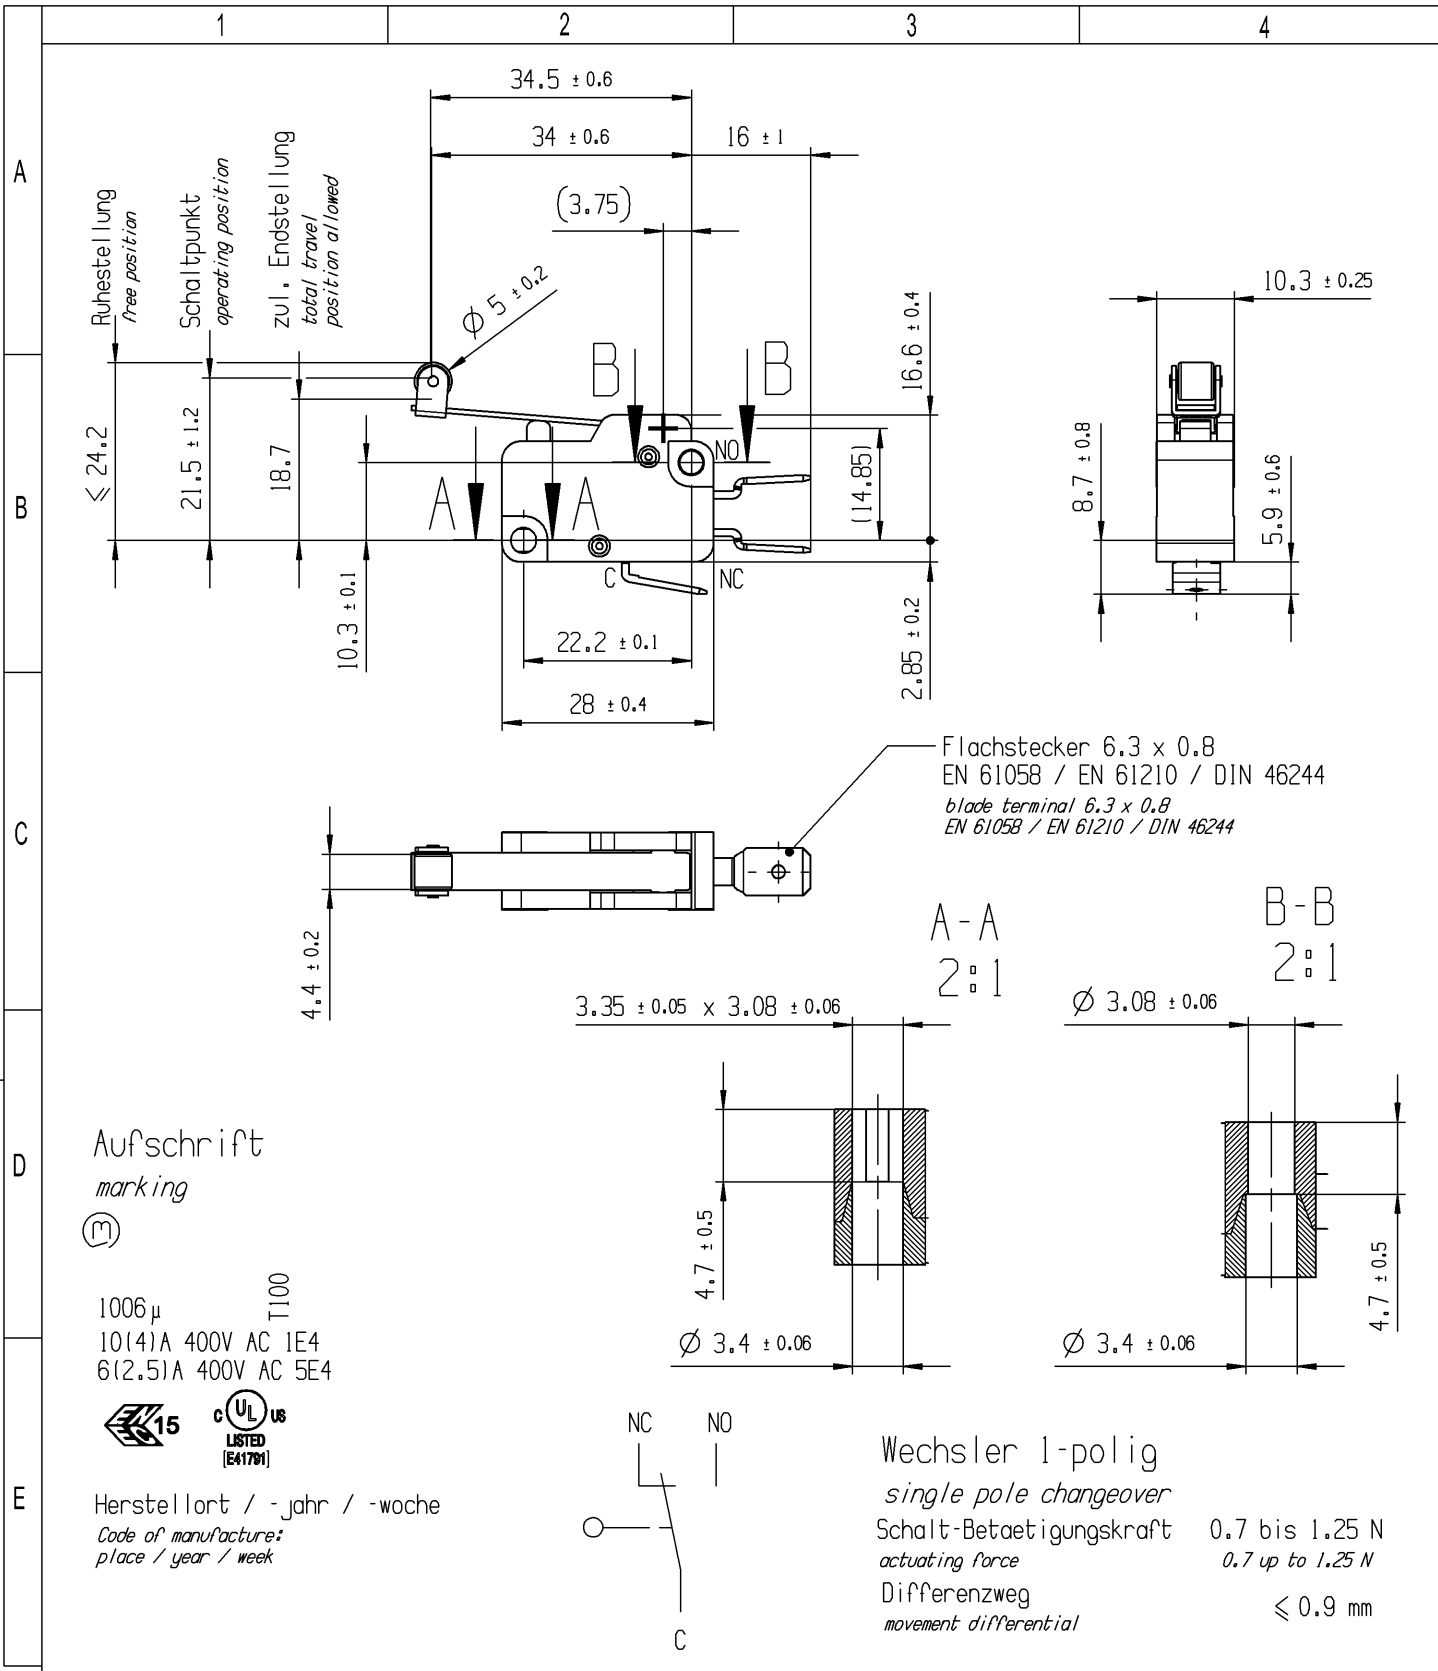

CONFIDENTIAL

VERTRAULICH

THIS DRAWING IS THE EXCLUSIVE PROPERTY OF MARQUARDT. WITHOUT THEIR CONSENT IT MAY NOT BE REPRODUCED OR GIVEN TO THIRD PARTIES.

Alle Rechte bei Marquardt, auch fuer den Fall von Schutzrechtsanmeldungen. Jede Veruegungsbefugnis, wie Kopier- und Weitergaberecht, bei uns.

-	-	-	1006.1501-XX
Figure	Type	Customer Part No.	Art.No.-PI
Shape and location	Angle $\pm 2^\circ$	Sheet 01	Ident. K
	Edge tolerance	Format DIN A4	Document number 10061501
	Length	Projection	Index i
	0-6	Scale 1:1	Snap action switch
	>6-15	All dimensions are in millimetres	
	>15-30		System NX V1872
	>30-70	Replacement of	
	>70-120	Zg.gl.Nr.v.02.09.1999	
	>120-200		
i	137878	2022-01-28	 MARQUARDT
h	128297	2020-02-03	
g	109072	2017-08-17	
f	90078	2014-06-23	
Index	MEC-No.	Date (YYYY-MM-DD)	Edited by