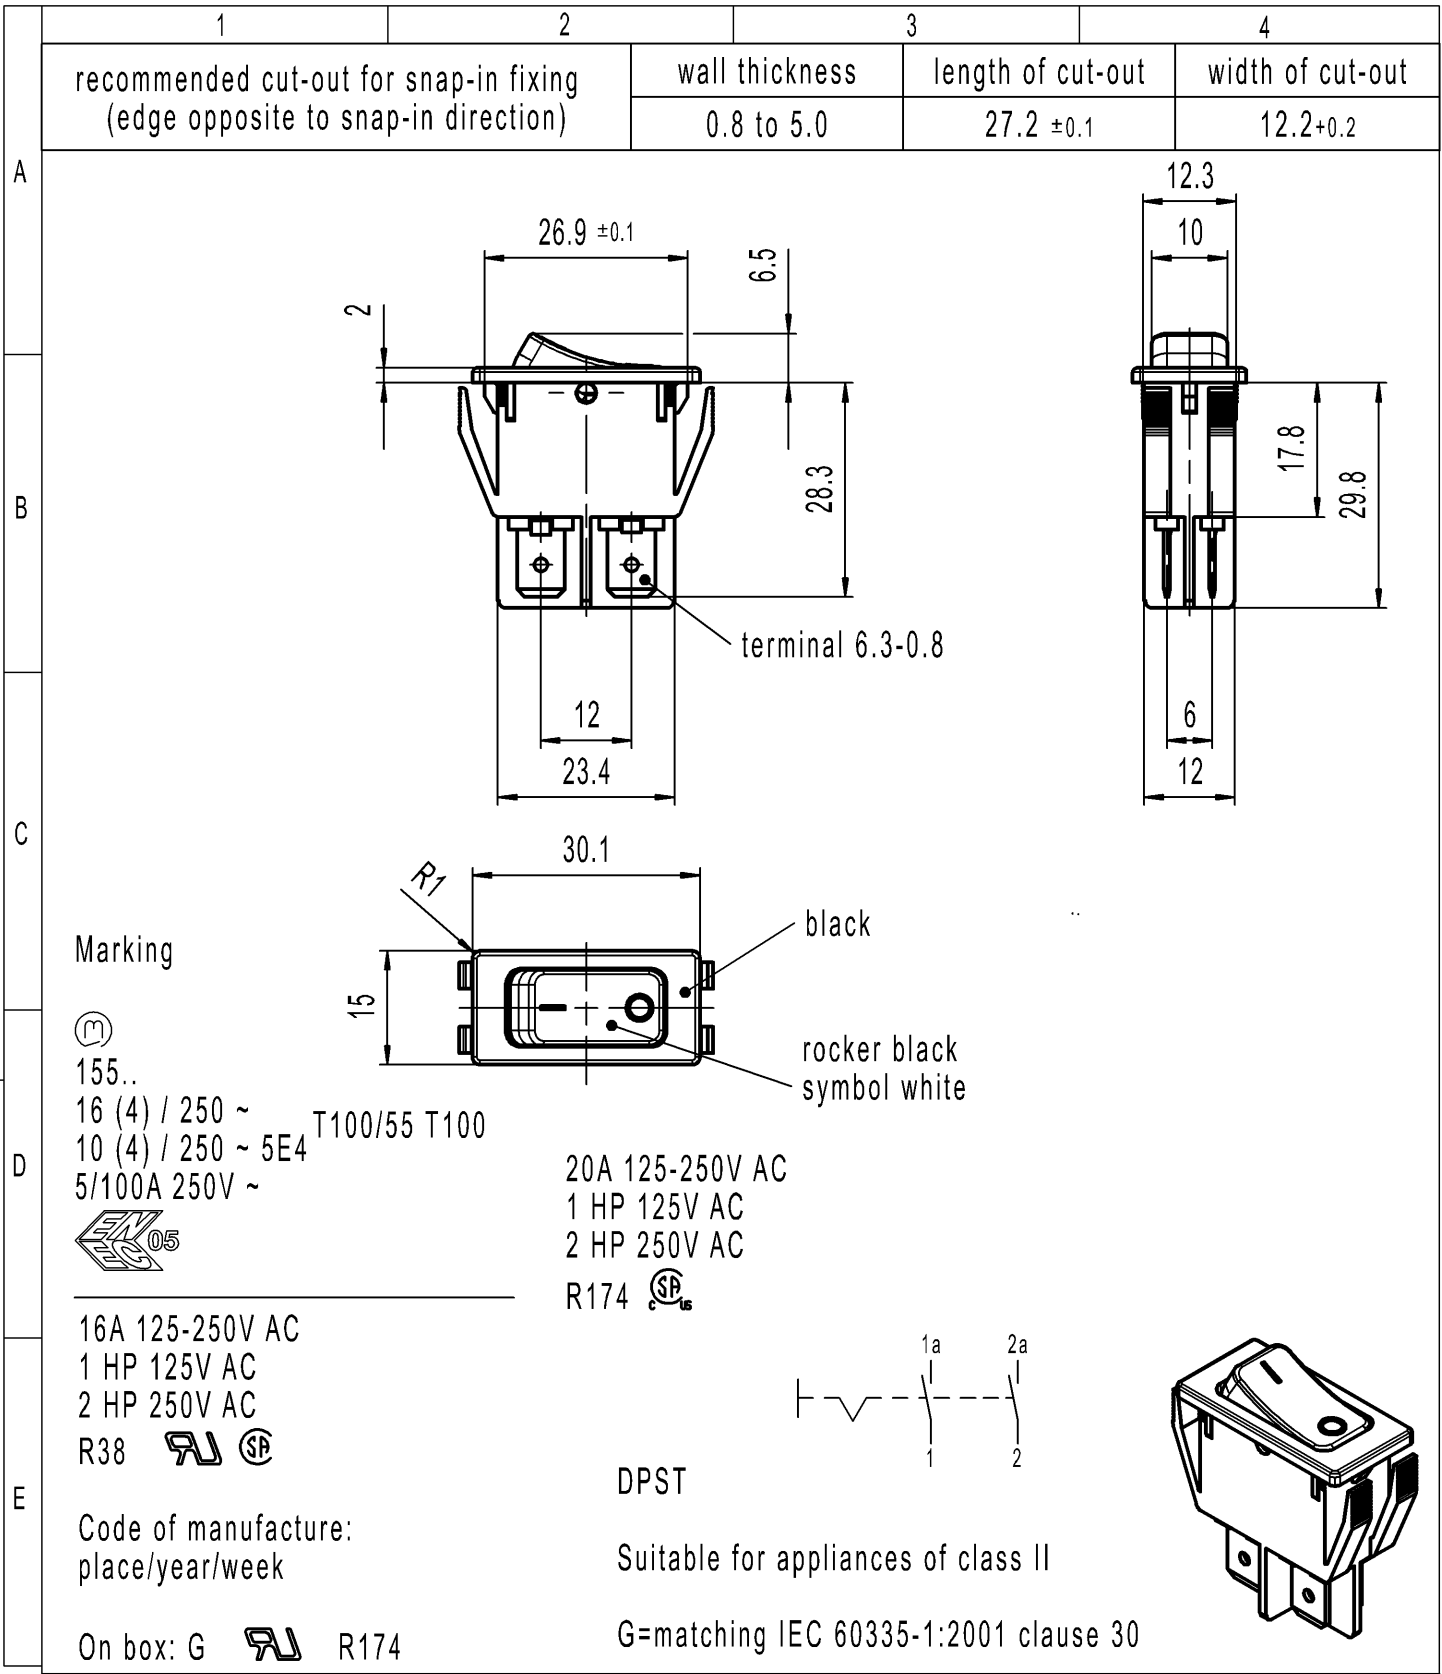

-	-	-	1552.3117-XX
Figure	Type	Customer No.	Art.No.-PI
Shape and location	Angle ± 2°	Sheet 01	Ident. K
	Edge tolerance	Format DIN A4	Document number 15523117
	Length	Projection	Index e
	Radii	Scale 1:1	Appliance Switch
		All dimensions are in millimetres	
e	134536	System NX V11.0	 <b>MARQUARDT</b>
d	69572	Replacement of	
c	67068	Zg.gl.Nr.v.16.05.2001	
b	47793		
Index	MEC-No.	Date (YYYY-MM-DD)	Edited by