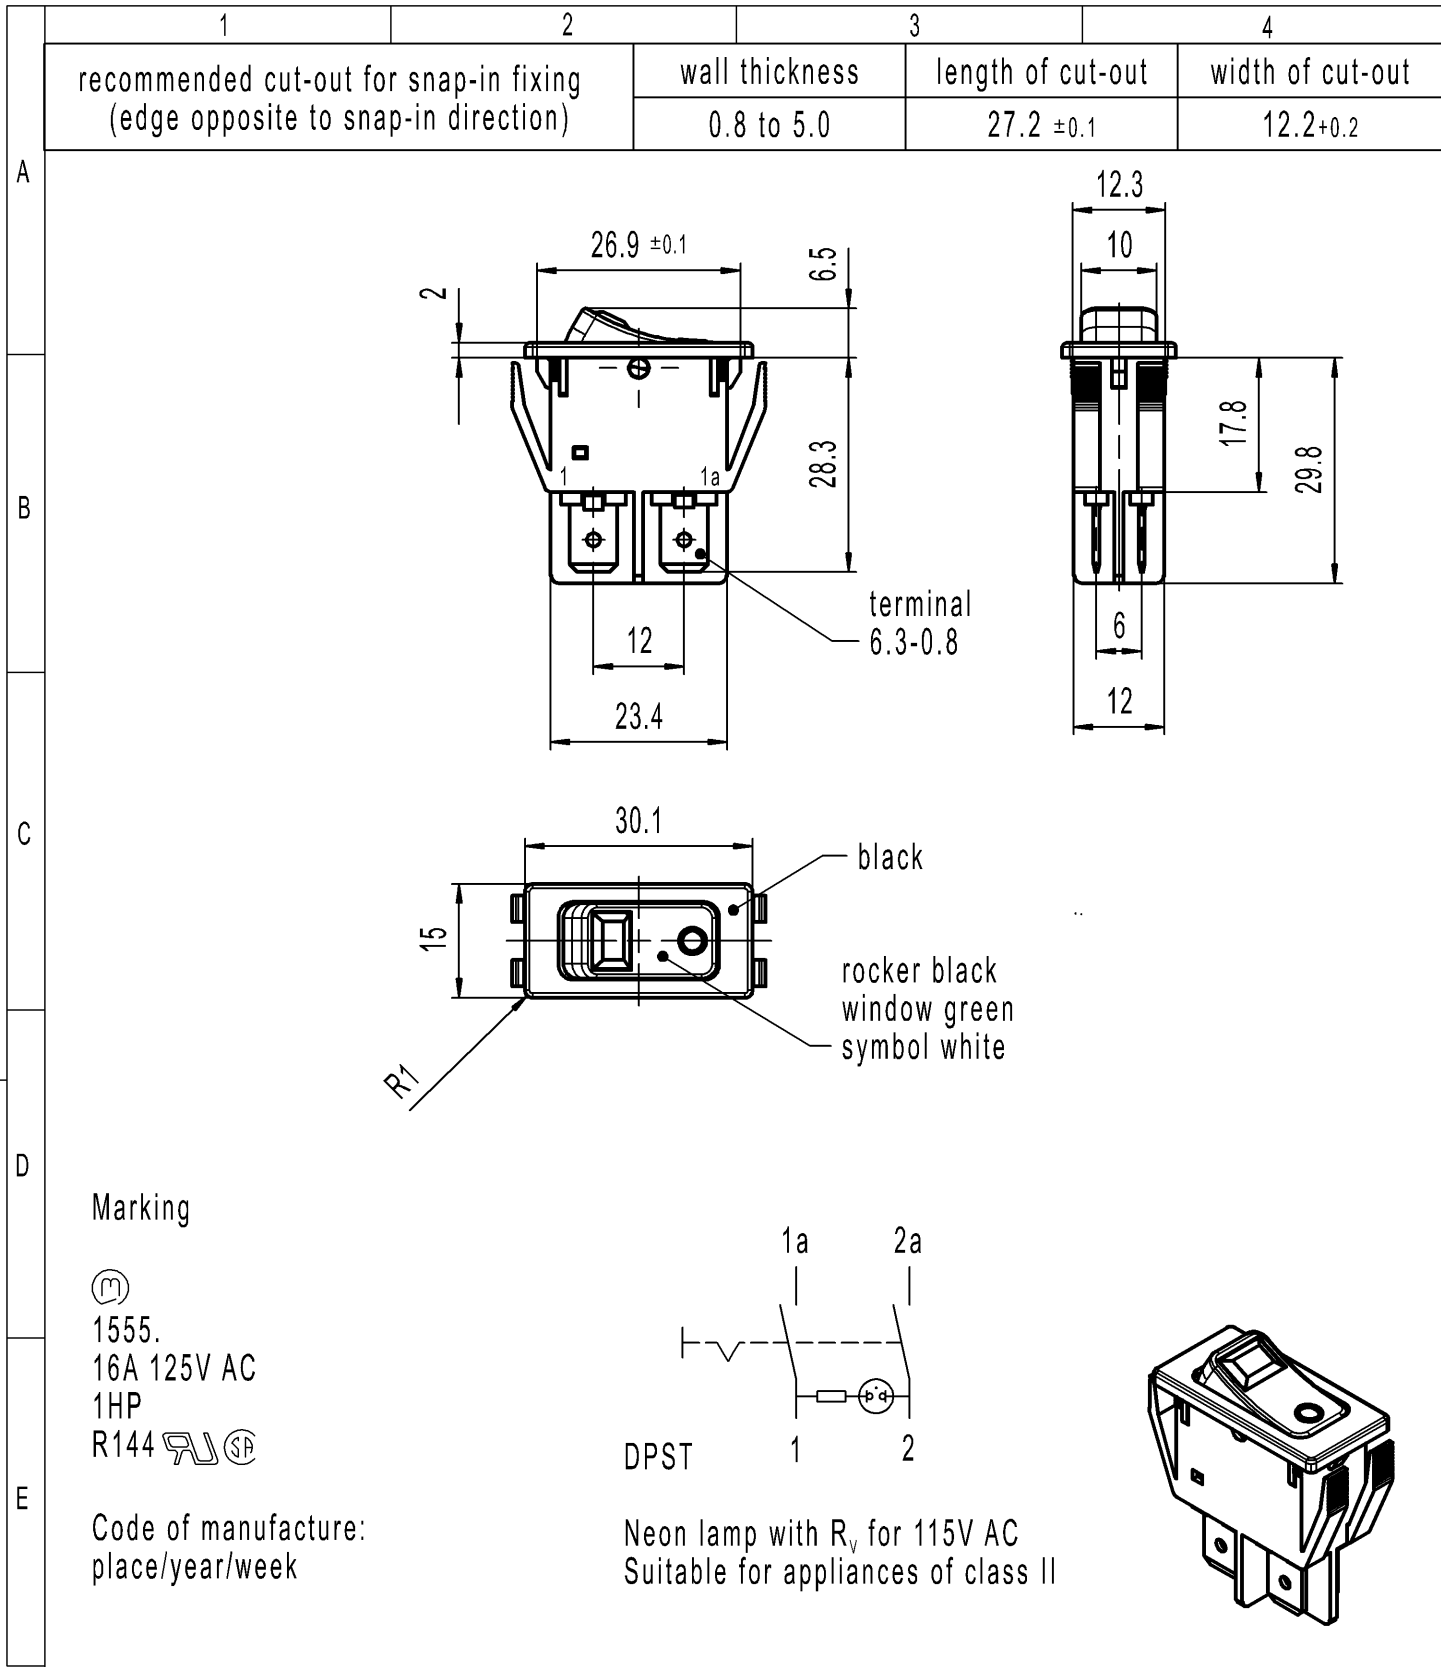

CONFIDENTIAL

VERTRAULICH

THIS DRAWING IS THE EXCLUSIVE PROPERTY OF MARQUARDT. WITHOUT THEIR CONSENT IT MAY NOT BE REPRODUCED OR GIVEN TO THIRD PARTIES.

Alle Rechte bei Marquardt, auch fuer den Fall von Schutzrechtsanmeldungen. Jede Verfertigungsbezugnis, wie Kopier- und Weitergaberecht, bei uns.

-	-	-	1555.3109-XX
Figure	Type	Customer No.	Art.No.-PI
Shape and location	Angle ± 2°	Sheet 01	Ident. K
	Edge tolerance	Format DIN A4	Document number 15553109
	Length	Projection	Appliance Switch
	Radial	Scale 1:1	
d	136744	All dimensions are in millimetres	
c	69572	System NX V11.0	
b	23635	Replacement of	
a	21323	Zg.gl.Nr.v.08.09.1989	
Index	MEC-No.	Date (YYYY-MM-DD)	Edited by