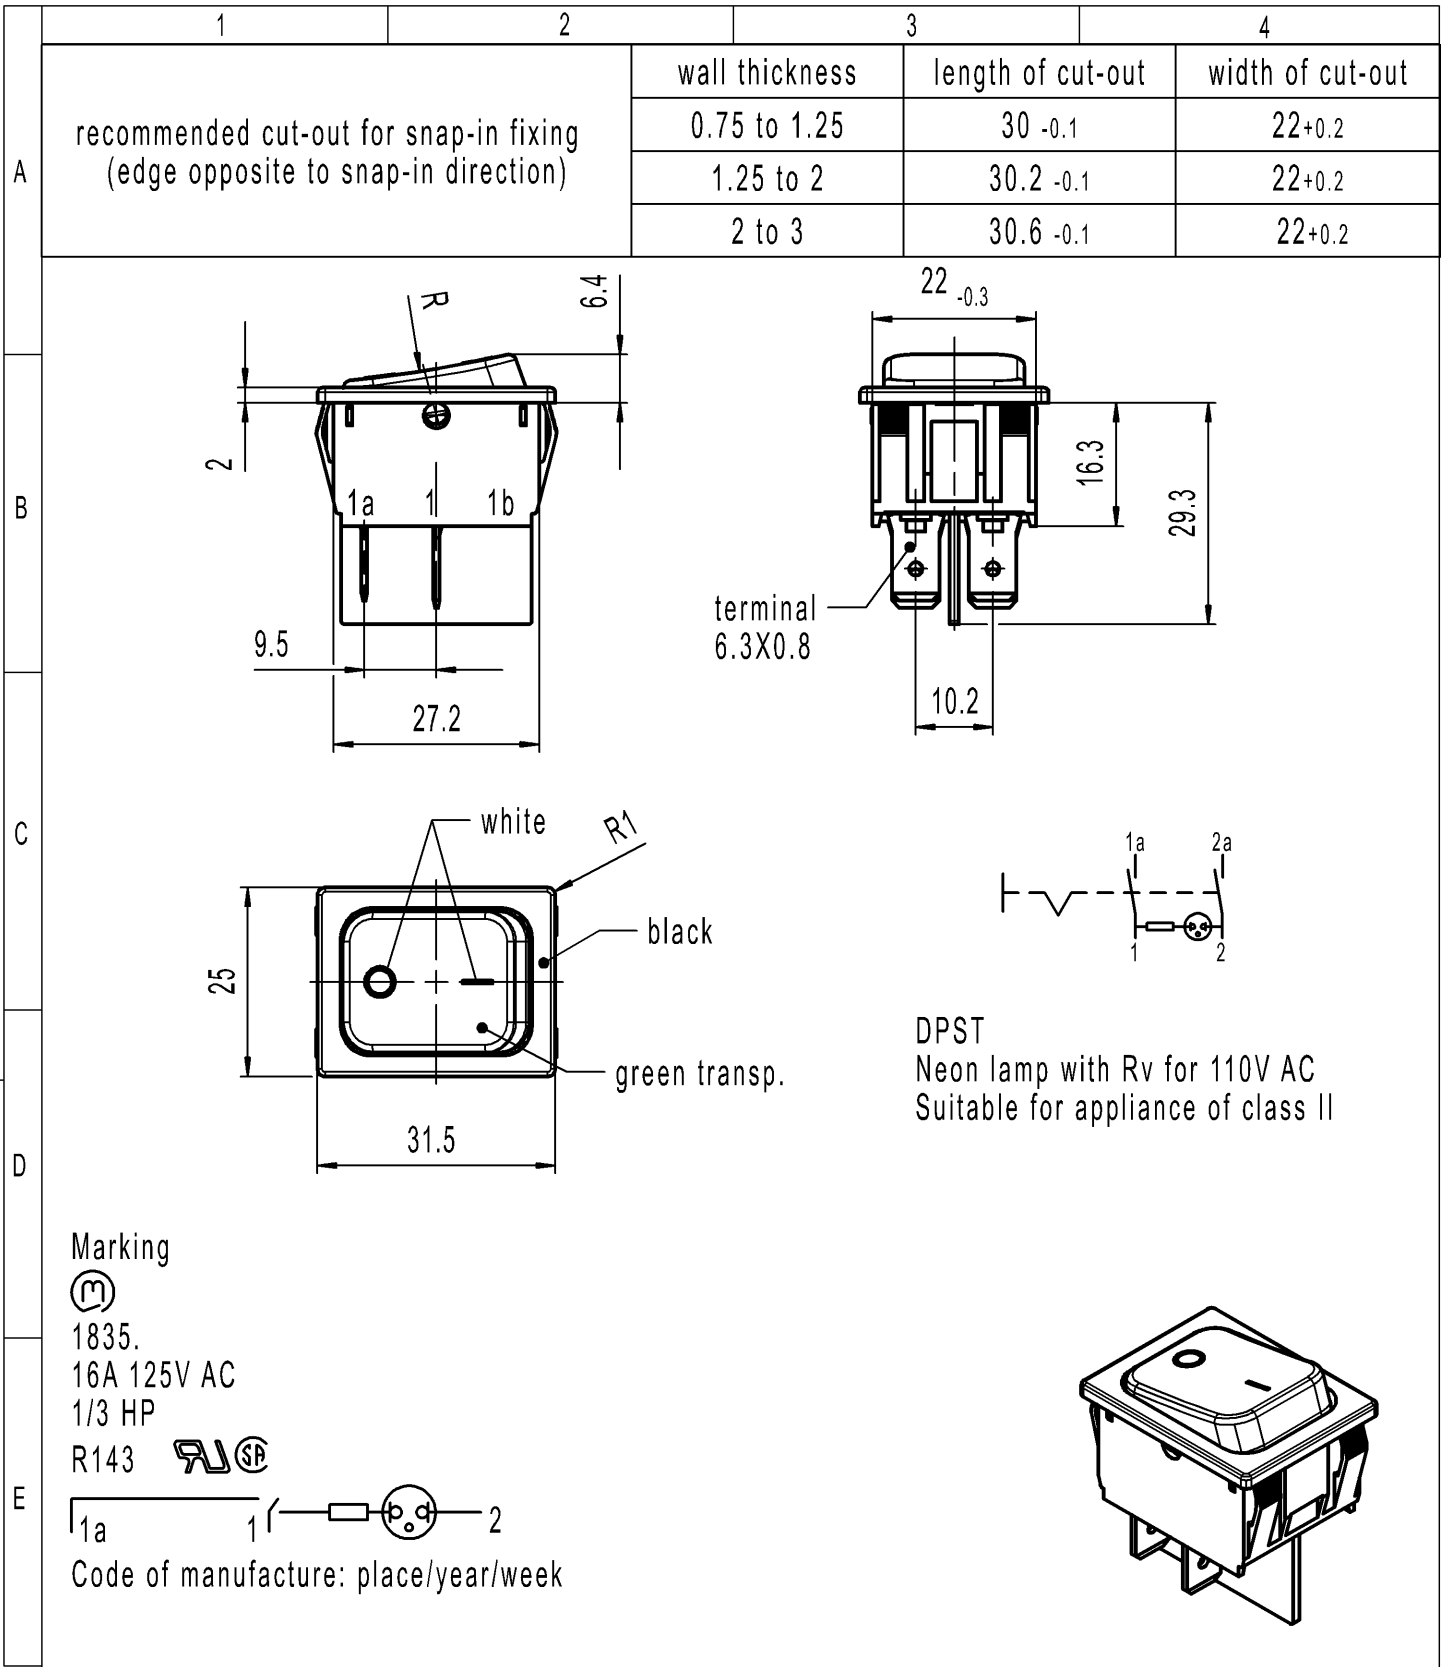

-	-	-	1835.3119-XX
Figure	Type	Customer Part No.	Art.No.-PI
Shape and location      	Angle $\pm 2^\circ$	Length	Radii
		0-6 $\pm 0.2$	$\pm 0.2$
		>6-15 $\pm 0.4$	$\pm$
		>15-30 $\pm 0.4$	$\pm$
		>30-70 $\pm 0.6$	$\pm$
	$\pm$	$\pm$	$\pm$
	$\pm$	$\pm$	$\pm$
	$\pm$	$\pm$	$\pm$
	$\pm$	$\pm$	$\pm$
	$\pm$	$\pm$	$\pm$
d	140527	2022-03-17	MOHITEN
c	64507	2009-10-13	HHE
b	24370	1996-11-26	GRH
a	23781	1996-04-04	GRH
Index	MEC-No.	Date (YYYY-MM-DD)	Edited by
Sheet 01		Ident. K	Document number 18353119
Format DIN A4	Projection	Scale 1:1	Index d
All dimensions are in millimetres			Appliance Switch
System NX V1872		Replacement of	
Replacement of			