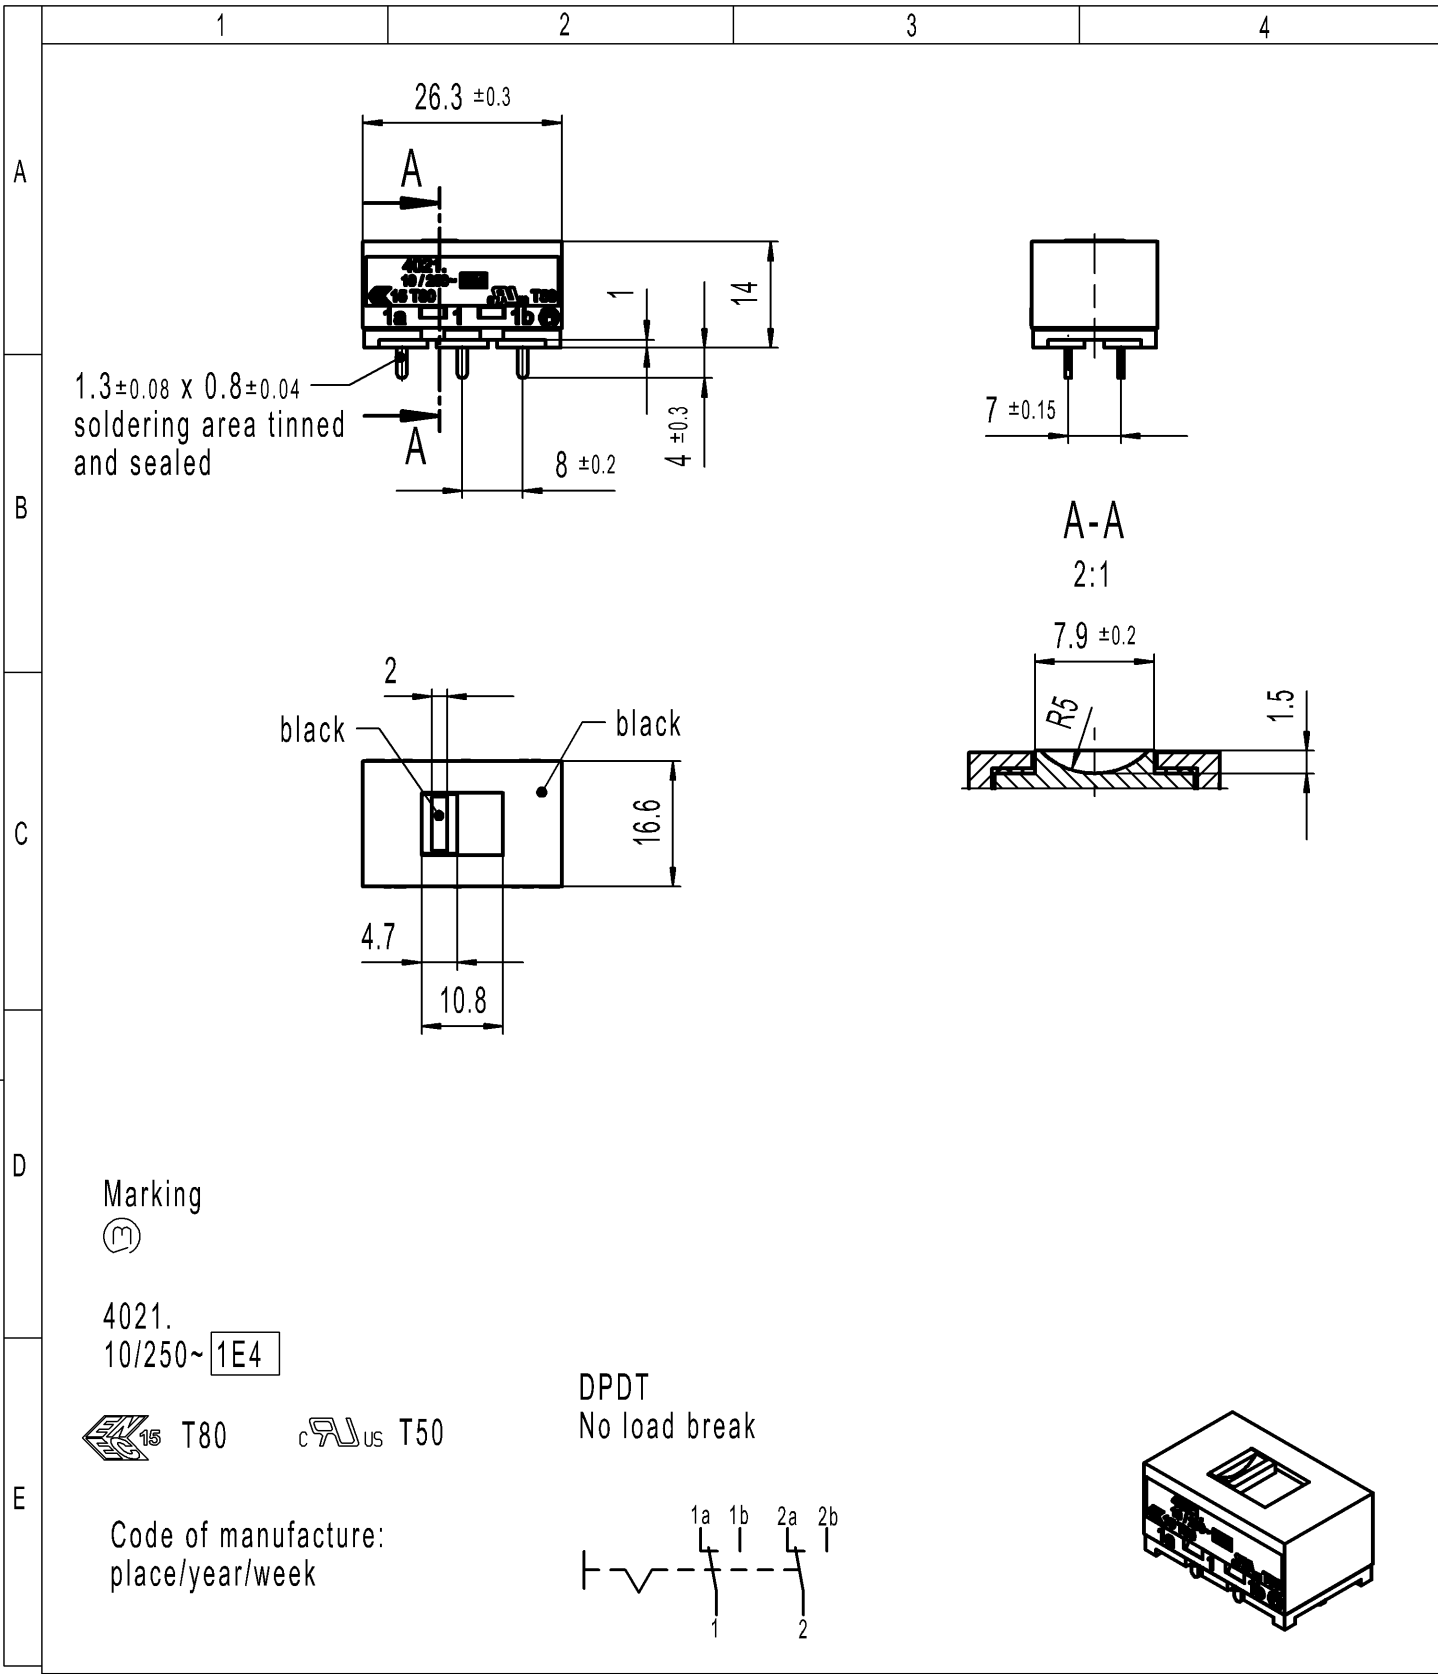

-		-		-		4021.4621-XX	
Figure		Type		Customer Part No.		Art.No.-PI	
Shape and location	Angle ± 2°	Length		Radii		Sheet	01
	Edge tolerance	0-15	± 0.2	±	0-6	± 0.2	Ident.
☉ ≡		>15-70	± 0.4	±	>6-30	± 0.4	Document number
				±	>30	± 10%	Index
g	141972	2022-07-21		MATHPATIR		Format	A4
f	96780	2015-07-30		MUT		Projection	
e	87399	2013-12-16		MUT		Scale	1:1
d	71182	2010-11-04		HHE		All dimensions are in millimetres	
Index	MEC-No.	Date (YYYY-MM-DD)		Edited by		System NX V1899	
						Replacement of Zg.gl.Nr.v.11.10.1982	
						Appliance Switch	
						MARQUARDT	