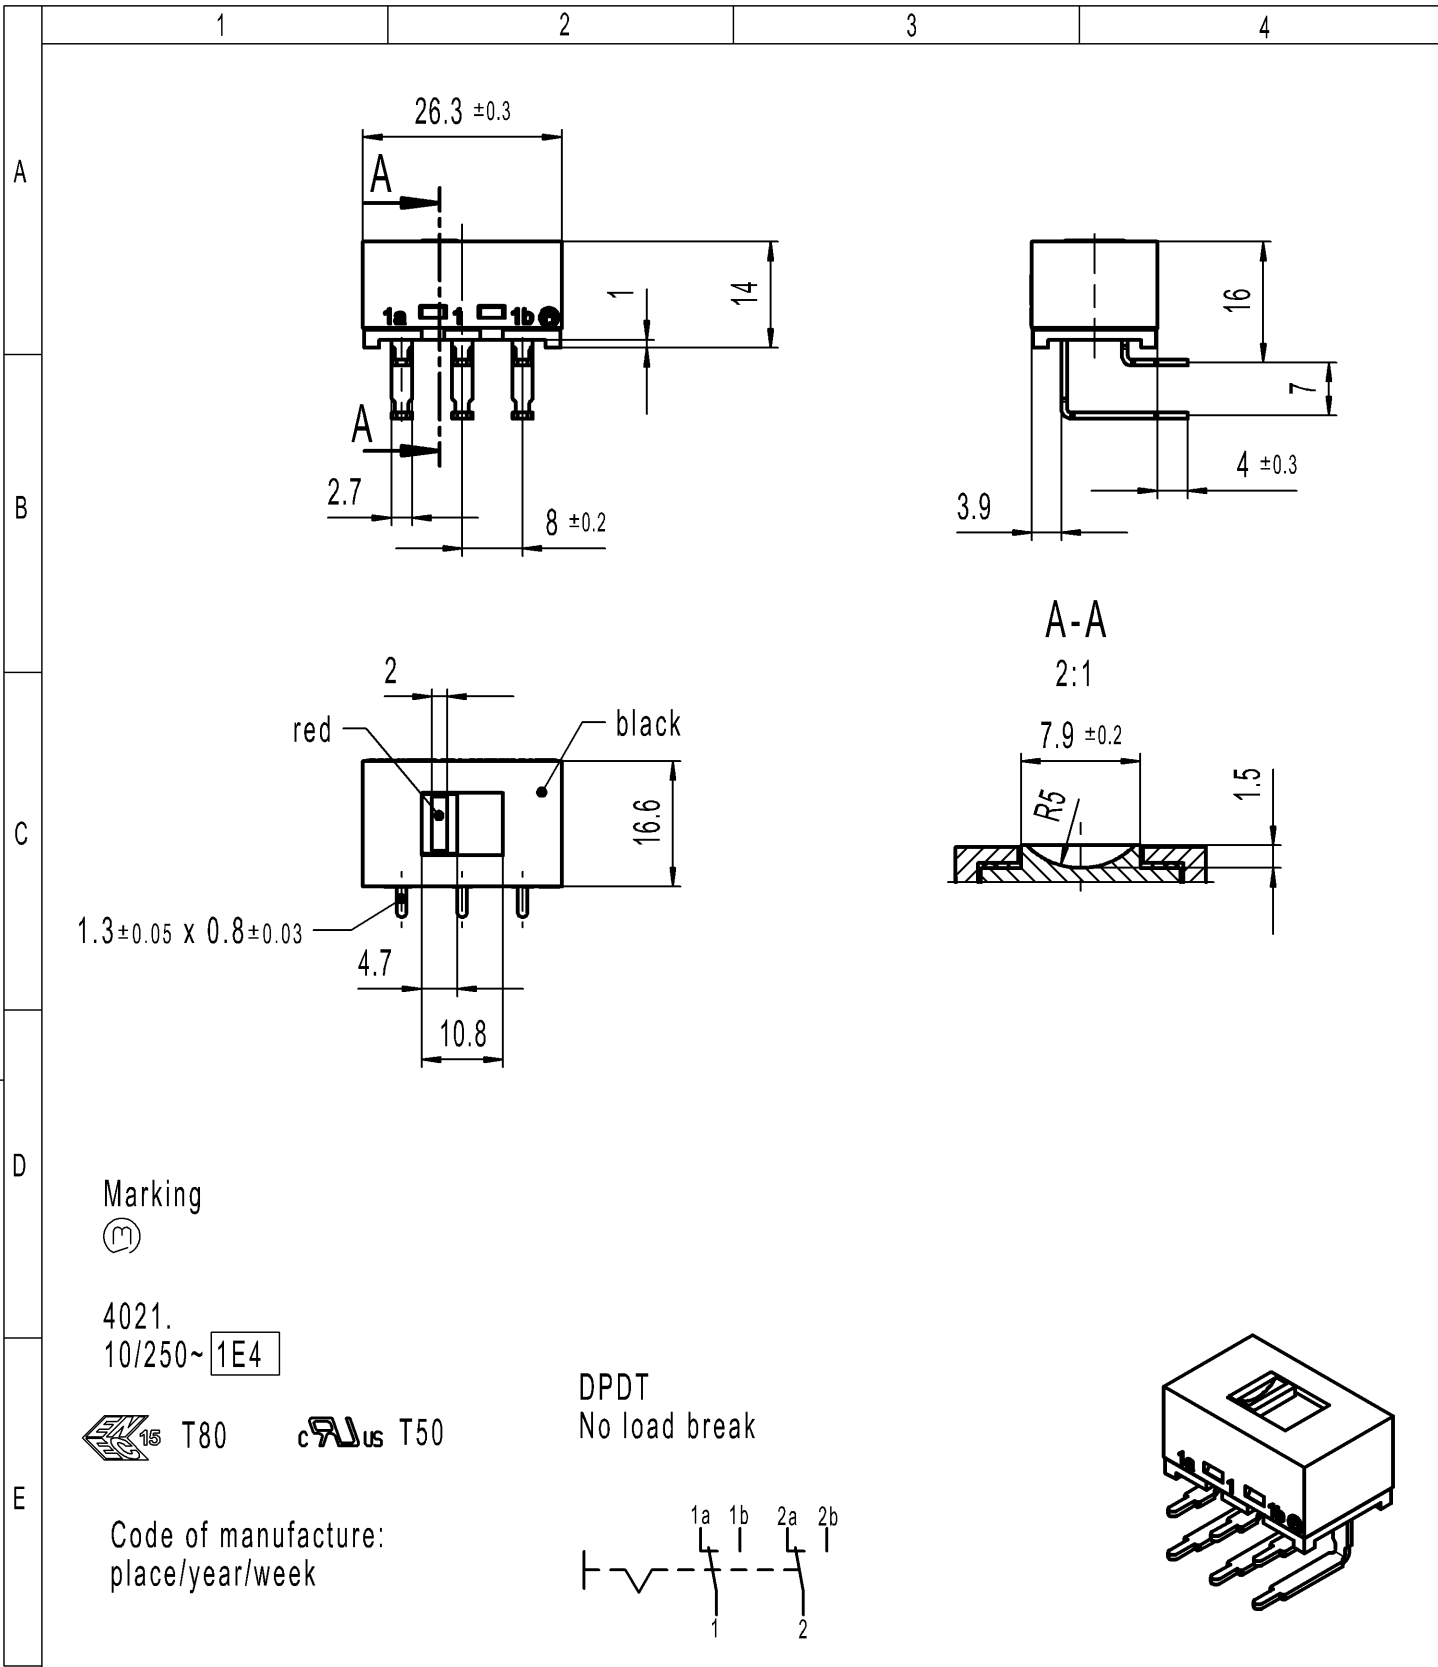

Marking

4021.  
10/250~1E4

T80    T50

DPDT  
No load break

Code of manufacture:  
place/year/week

-		-		-		4021.4722-XX	
Figure		Type		Customer Part No.		Art.No.-PI	
Shape and location	Angle ± 2°	Length		Radii		Sheet	01
	Edge tolerance	0-15	± 0.2	±	±	Ident.	Document number
☉ ≡		>15-70	± 0.4	±	±	K	40214722
				0-6	± 0.2	Format	Index
				>6-30	± 0.4	A4	h
				>30	± 10%	Projection	Appliance Switch
					±	Scale	
					±	All dimensions are in millimetres	
					±		
					±	System NX V1899	
					±		
h	141972	2022-03-18		MATHPATIR		Replacement of	
g	96780	2015-07-30		MUT			
f	87399	2013-12-16		MUT		Zg.gl.Nr.v.18.01.1982	
e	71182	2010-11-04		HHE			
Index	MEC-No.	Date (YYYY-MM-DD)		Edited by		MARQUARDT	