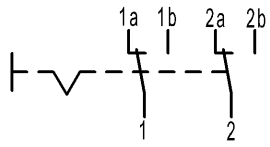

Marking

4021.  
10/250~1E4

T80    T50

DPDT  
No load break

Code of manufacture:  
place/year/week

-		-		-		4021.4722-XX	
Figure		Type		Customer Part No.		Art.No.-PI	
Shape and location	Angle ± 2°	Length		Radii		Sheet	01
	Edge tolerance	0-15	± 0.2	±	±	Ident.	Document number
☉ ≡		>15-70	± 0.4	±	±	K	40214722
				0-6	± 0.2	Format	Index
				>6-30	± 0.4	A4	h
				>30	± 10%	Projection	Appliance Switch
					±	Scale	
					±	All dimensions are in millimetres	
					±		
					±	System NX V1899	
					±		
h	141972	2022-03-18		MATHPATIR		Replacement of	
g	96780	2015-07-30		MUT			
f	87399	2013-12-16		MUT		Zg.gl.Nr.v.18.01.1982	
e	71182	2010-11-04		HHE			
Index	MEC-No.	Date (YYYY-MM-DD)		Edited by		MARQUARDT	